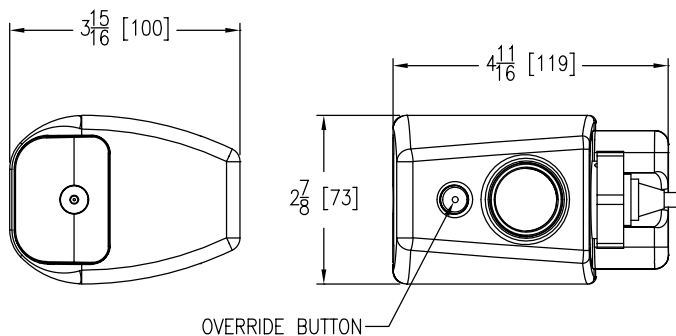

E-Z Flush Sensor Retrofit Kit

Engineering Specifications

AquaSense® E-Z Flush Unit is designed to provide automatic flushing for urinals and/or water closet flush valves.

- Sensor
  - Infrared
  - User in-view LED
  - Low battery indicator light
  - 24 hour auto-flush setting
  - 3-second delay flush
- Override button
- 6 VDC motor actuator
  - Ultra energy efficient electronics
  - 4 "C" size batteries included
- ADA compliant
- Included tools
  - Wrench for installation
  - Hex key for battery compartment

Accessories

- -CB Cambridge Brass Retrofit
- -HMK Highmount Adapter
- -MC Metroflush/Crown Valve Retrofit
- ___ Other

Two E-Z Flush Models to Choose From

E-Z Flush Compatible

MANUAL	PISTON
Zurn AquaVantage®	Zurn MetroFlush®
Zurn AquaFlush®	Sloan Crown®
Sloan Royal®	Sloan GEM-2®
Sloan Regal®	
Delany Flushboy