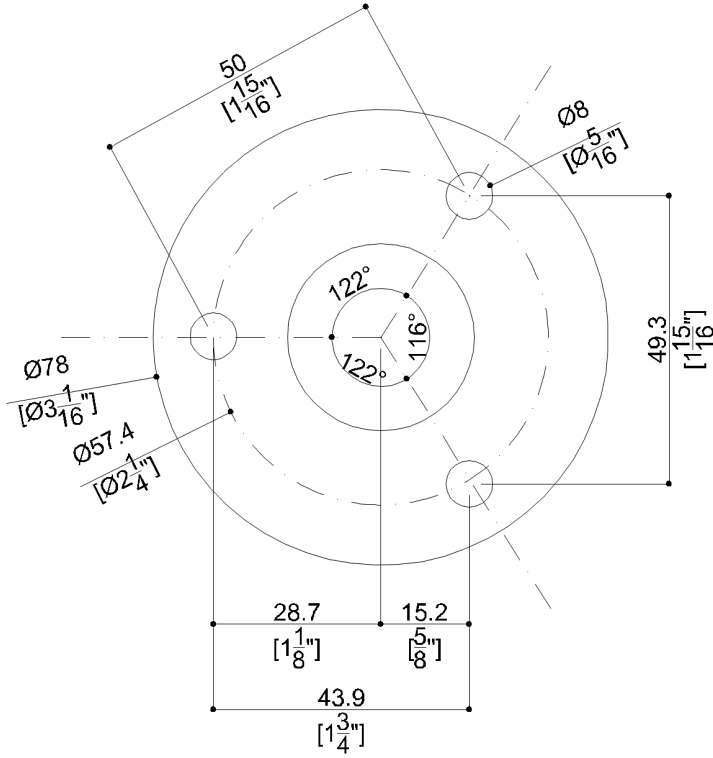

G55UXS08XX Series Anti-ligature

AISI304 stainless steel fixing plate

Available Finishes (xx)

- N1  Satin

Load Capacity

Vertical 400 lbs.

Warning

Before installation and use, read the installation and use instructions in their entirety. If questions arise please contact Ponte Giulio company.