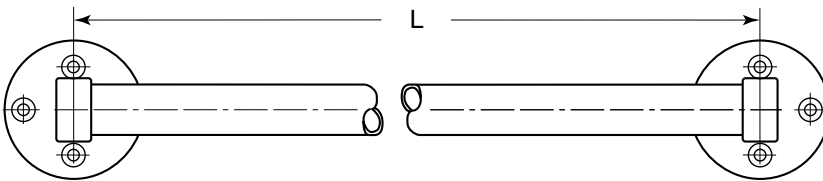

HEAVY DUTY TOWEL BAR

TB SERIES

- TB-1** for 12" (305mm) towel bar
- TB-2** for 18" (457mm) towel bar
- TB-3** for 24" (609mm) towel bar
- TB-4** for 30" (762mm) towel bar

CONSTRUCTION:

Bar fabricated of 18-gauge (1.2mm) type 304 stainless tubing with satin-finish and having 1" (25mm) diameter. Heavy satin chrome solid brass posts provided with mounting.

Towel Bar shall be Model _____ (insert model number) of Gamco Commercial Restroom Accessories, One Gamco Place, Durant, OK, 74701-1910