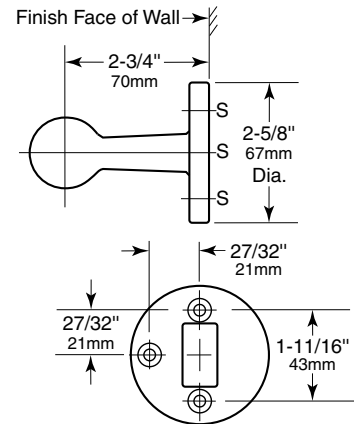

HEAVY DUTY TOWEL BAR

TB SERIES

- TB-1** for 12" (305mm) towel bar
- TB-2** for 18" (457mm) towel bar
- TB-3** for 24" (609mm) towel bar
- TB-4** for 30" (762mm) towel bar

CONSTRUCTION:

Bar fabricated of 18-gauge (1.2mm) type 304 stainless tubing with satin-finish and having 1" (25mm) diameter. Heavy satin chrome solid brass posts provided with mounting.

Towel Bar shall be Model _____ (insert model number) of Gamco Commercial Restroom Accessories, One Gamco Place, Durant, OK, 74701-1910