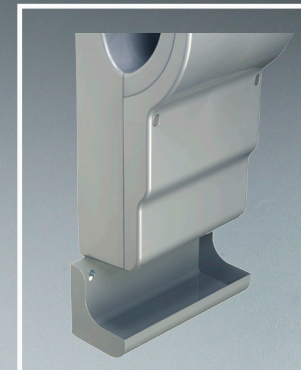

Strategic Restroom Design™  
**DT-1400 Gray**

Powder coated aircraft grade aluminum.

Custom Designed Drip Tray for  
Dyson Airblade "dB" Hand Dryer™ Model AB14 Gray

Dimensions: 14" Wide x 5.5" Deep x 6" Tall