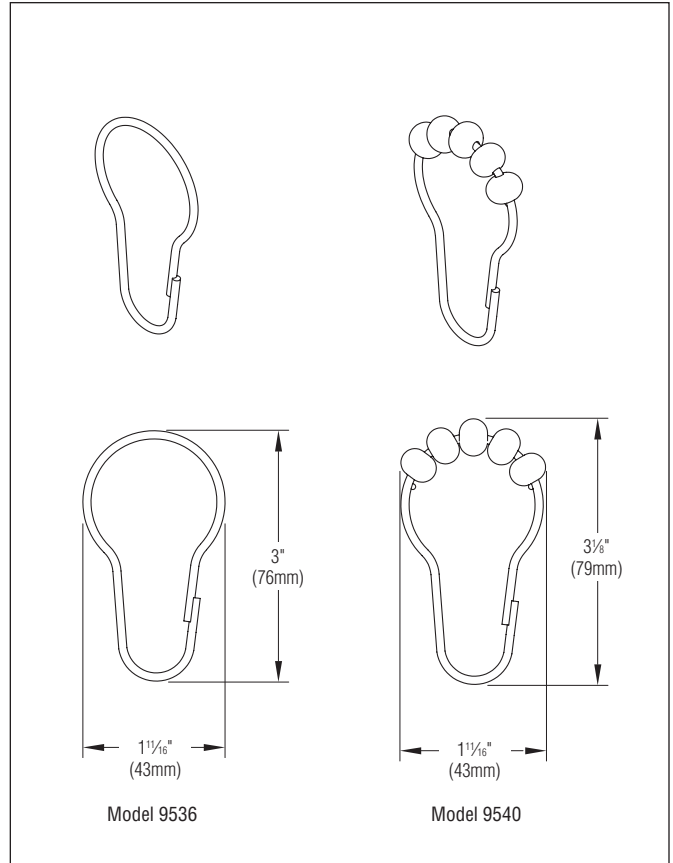

9536, 9540 Shower Curtain Hook

- ☑ Model 9536 – Shower Curtain Hook **Bradex**®
- ☑ Model 9540 – Shower Curtain Hook with Rollers **Bradex**®

Product Materials

Model 9536 Shower Curtain Hook: stainless steel spring wire with snap fastener. Can be used with 1" and 1¼" diameter curtain rods.

Model 9540 Shower Curtain Hook with Rollers: stainless steel wire with snap fastener. Rollers are brass with nickel plating. Five rollers per hook. Can be used with 1" and 1¼" diameter curtain rods.

Orders composed of products indicated as **Bradex**® will be available to ship in three days after receipt of order at the factory. There is no pricing penalty for this service from Bradley.