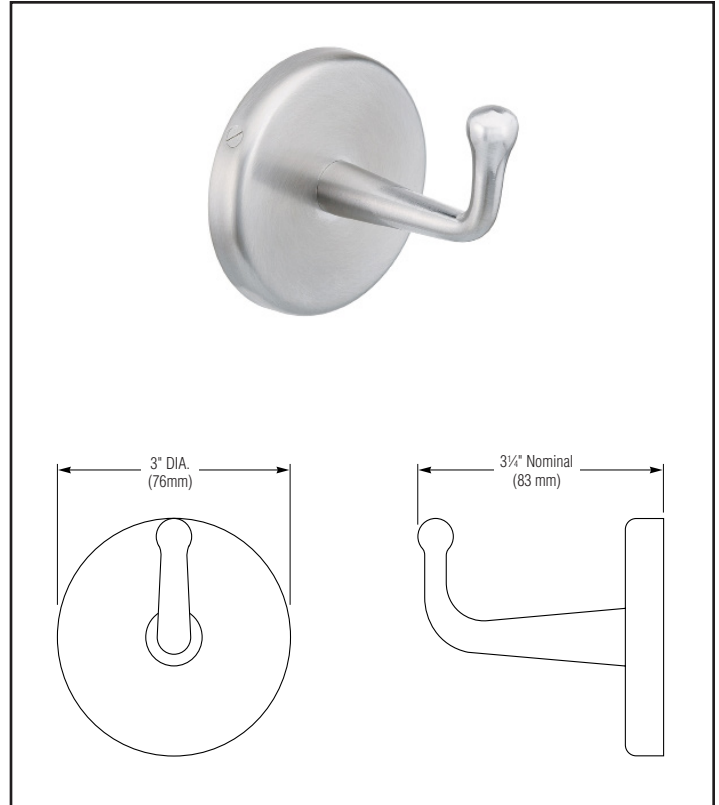

- Concealed Mounting
- Heavy-Duty **Bradex**<sup>®</sup>

### Product Materials

**ROBE HOOK:** forged brass with bright chrome finish.  
**CONCEALED MOUNTING PLATE:** 12 gauge plated steel in bright chrome finish.

### Installation

Verify all rough-in dimensions prior to installation. Secure separate mounting plate to wall with mounting screws (included) at holes provided. Attach robe hook and secure with set screws.

### Guide Specification

Heavy-duty robe hook shall be of chrome plated forged brass with concealed mounting plate.

Orders composed of products indicated as **Bradex**<sup>®</sup> will be available to ship in three days after receipt of order at the factory. There is no pricing penalty for this service from Bradley.