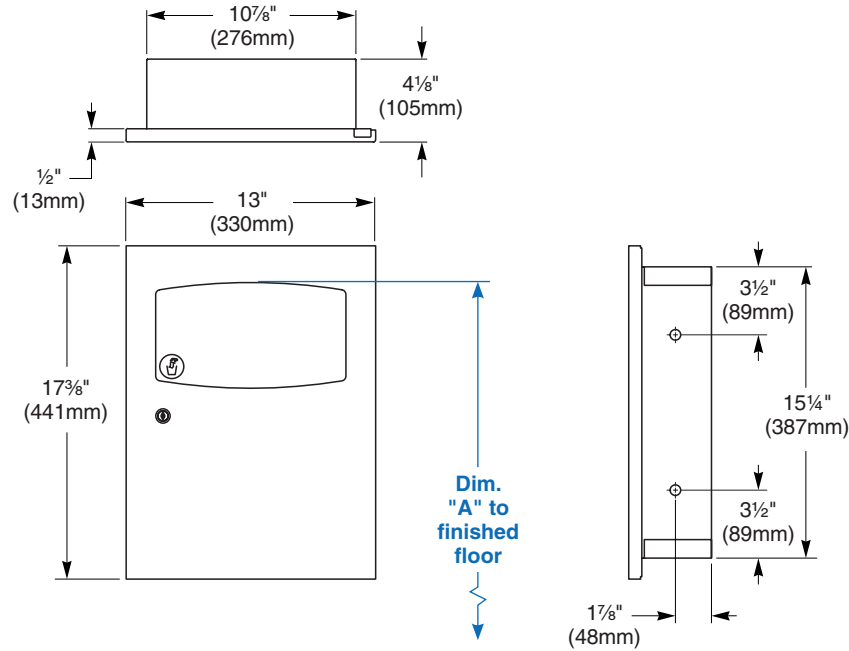

Verify all rough-in dimensions prior to installation. Recessed unit requires rough wall opening 11 3/4"W x 15 3/4"H x 4"D (Semi-recessed unit only 2 1/2" deep). Secure to framing with mounting screws (included) at holes provided. Shim at screw points as required.

Guide Specification

Recessed napkin disposal shall be fabricated of stainless steel with exposed surfaces in satin finish. Door with full-length concealed piano hinge and lock. Self-closing push flap door secured by piano hinge. Removable molded plastic receptacle.

Overall dimensions: 13"W x 17 3/4"H x 4 1/8"D.

ADA Compliant

- Consult local and national accessibility codes for proper installation guidelines.
- Conformity and compliance to local and national codes is the responsibility of the installer.

Dimensions

Dim. "A" Key Surface:	For Dim. "A"	Top of Rough Wall Opening	Bottom of Rough Wall Opening
Top of Door (5½" Door Opening) to Finished Floor	48" (1219mm)	49" (1245mm)	33¼" (845mm)
	45" (1143mm)	46" (1168mm)	30¼" (768mm)
	42" (1067mm)	43" (1092mm)	27¼" (692mm)
	36" (914mm)	37" (940mm)	21¼" (540mm)
	33" (838mm)	34" (864mm)	18¼" (464mm)
Rough wall opening:			
Surface Mount:	No rough opening, see overall dimensions		
Recessed:	11⅜" (289mm) Wide x 15¼" (400mm) High x 4" (102mm) Deep		
Semi-Recessed:	11⅜" (289mm) Wide x 15¼" (400mm) High x 2" (51mm) Deep		