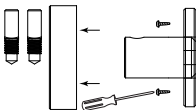

## Bobrick Cubicle Collection B-549 Clothing Hook

1. Unscrew pins (2)

2. Unscrew escutcheon

3. Insert mounting screws

4. Replace escutcheon

5. Replace pins (2)

© 2019 by Bobrick Washroom Equipment, Inc.  
Form No. 549-69 Revised 03/26/19