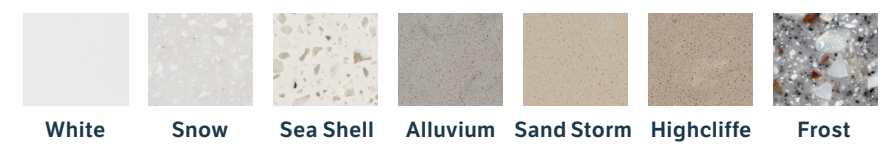

Pairs well with Serio Series faucets and soap dispensers.

Z5003.01

Z5003.02

Z5003.03

Counter Couture

The Sundara handwashing system sustains its good looks with a solid surface material that is scratch- and stain-resistant. Choose from seven stylish colors to design a look that's uniquely yours (or theirs).