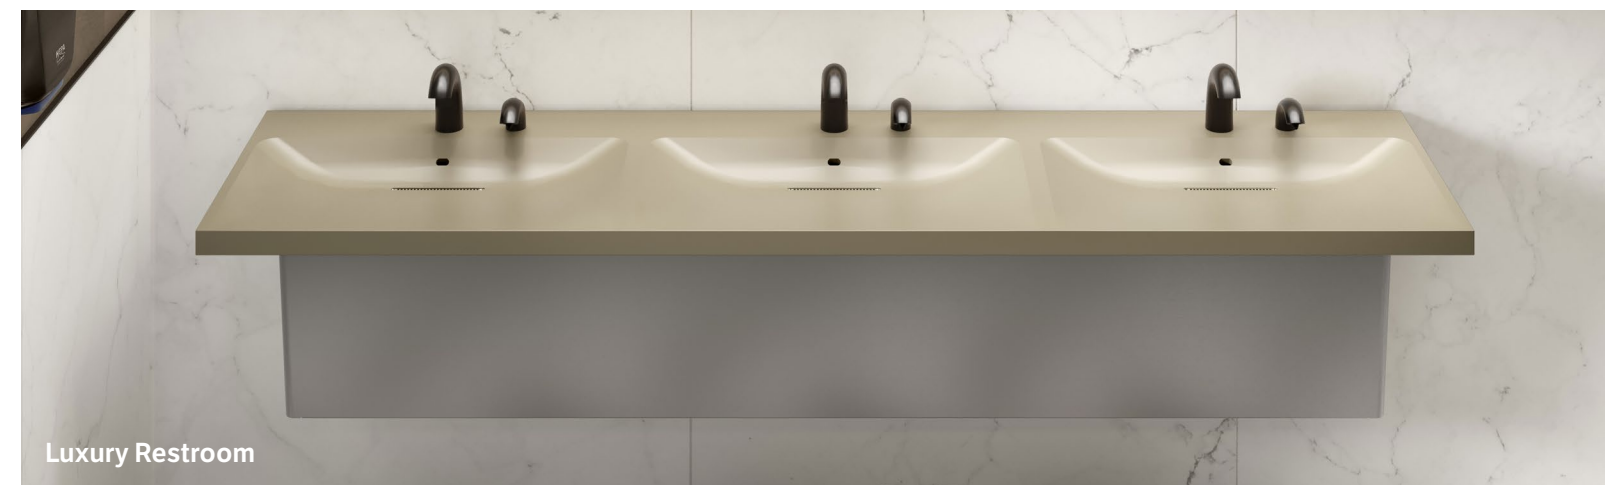

Sundara Reef in Seashell with Serio Series[®] Faucet and Soap Dispenser

Shown with VEREdri Hand Dryer from World Dryer by Zurn Elkay

REIMAGINE THE RESTROOM

We make sure that products that go together, work together. We've spent thousands of hours designing, engineering and testing our products to deliver optimal results. Sundara's low-profile basins and suggested paired faucets offer splash-free performance, helping to keep the restroom clean, more hygienic and looking great.

Bring your vision to life with basin and faucet combinations that fit your specific space in an environment that is often overlooked. Its modern lines, minimalist drains, fashionable faucets, sophisticated soap dispensers and refined ergonomic features deliver attractive—yet functional—design statements.