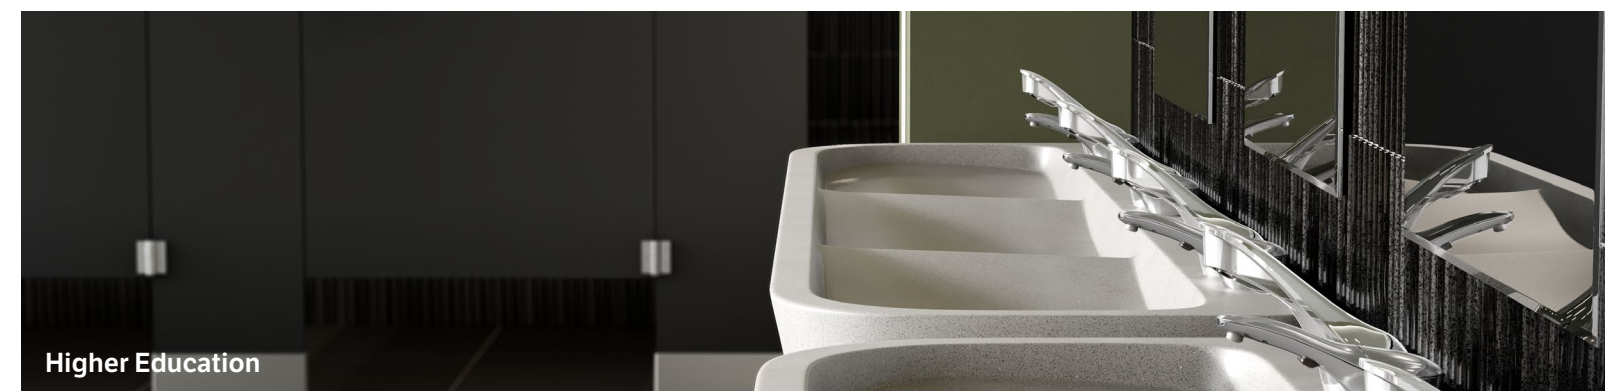

PROVEN VERSATILITY

Sundara's wall mount installation and vandal-resistant, stainless-steel shrouds can adapt to almost any application, from new construction or retrofit. The simple install process saves time and costs, while ensuring consistent performance.

Sundara systems are different because they bring a harmonized, clean look to the commercial restroom. These unique lavatory platforms will open architects' minds to new design possibilities."

DAVID ROTMAN, ROTMAN ARCHITECTURE

Sundara Reef in Seashell with Serio Series[®] Faucet and Soap Dispenser

Shown with VEREdri Hand Dryer from World Dryer by Zurn Elkay

REIMAGINE THE RESTROOM

We make sure that products that go together, work together. We've spent thousands of hours designing, engineering and testing our products to deliver optimal results. Sundara's low-profile basins and suggested paired faucets offer splash-free performance, helping to keep the restroom clean, more hygienic and looking great.

Bring your vision to life with basin and faucet combinations that fit your specific space in an environment that is often overlooked. Its modern lines, minimalist drains, fashionable faucets, sophisticated soap dispensers and refined ergonomic features deliver attractive—yet functional—design statements.