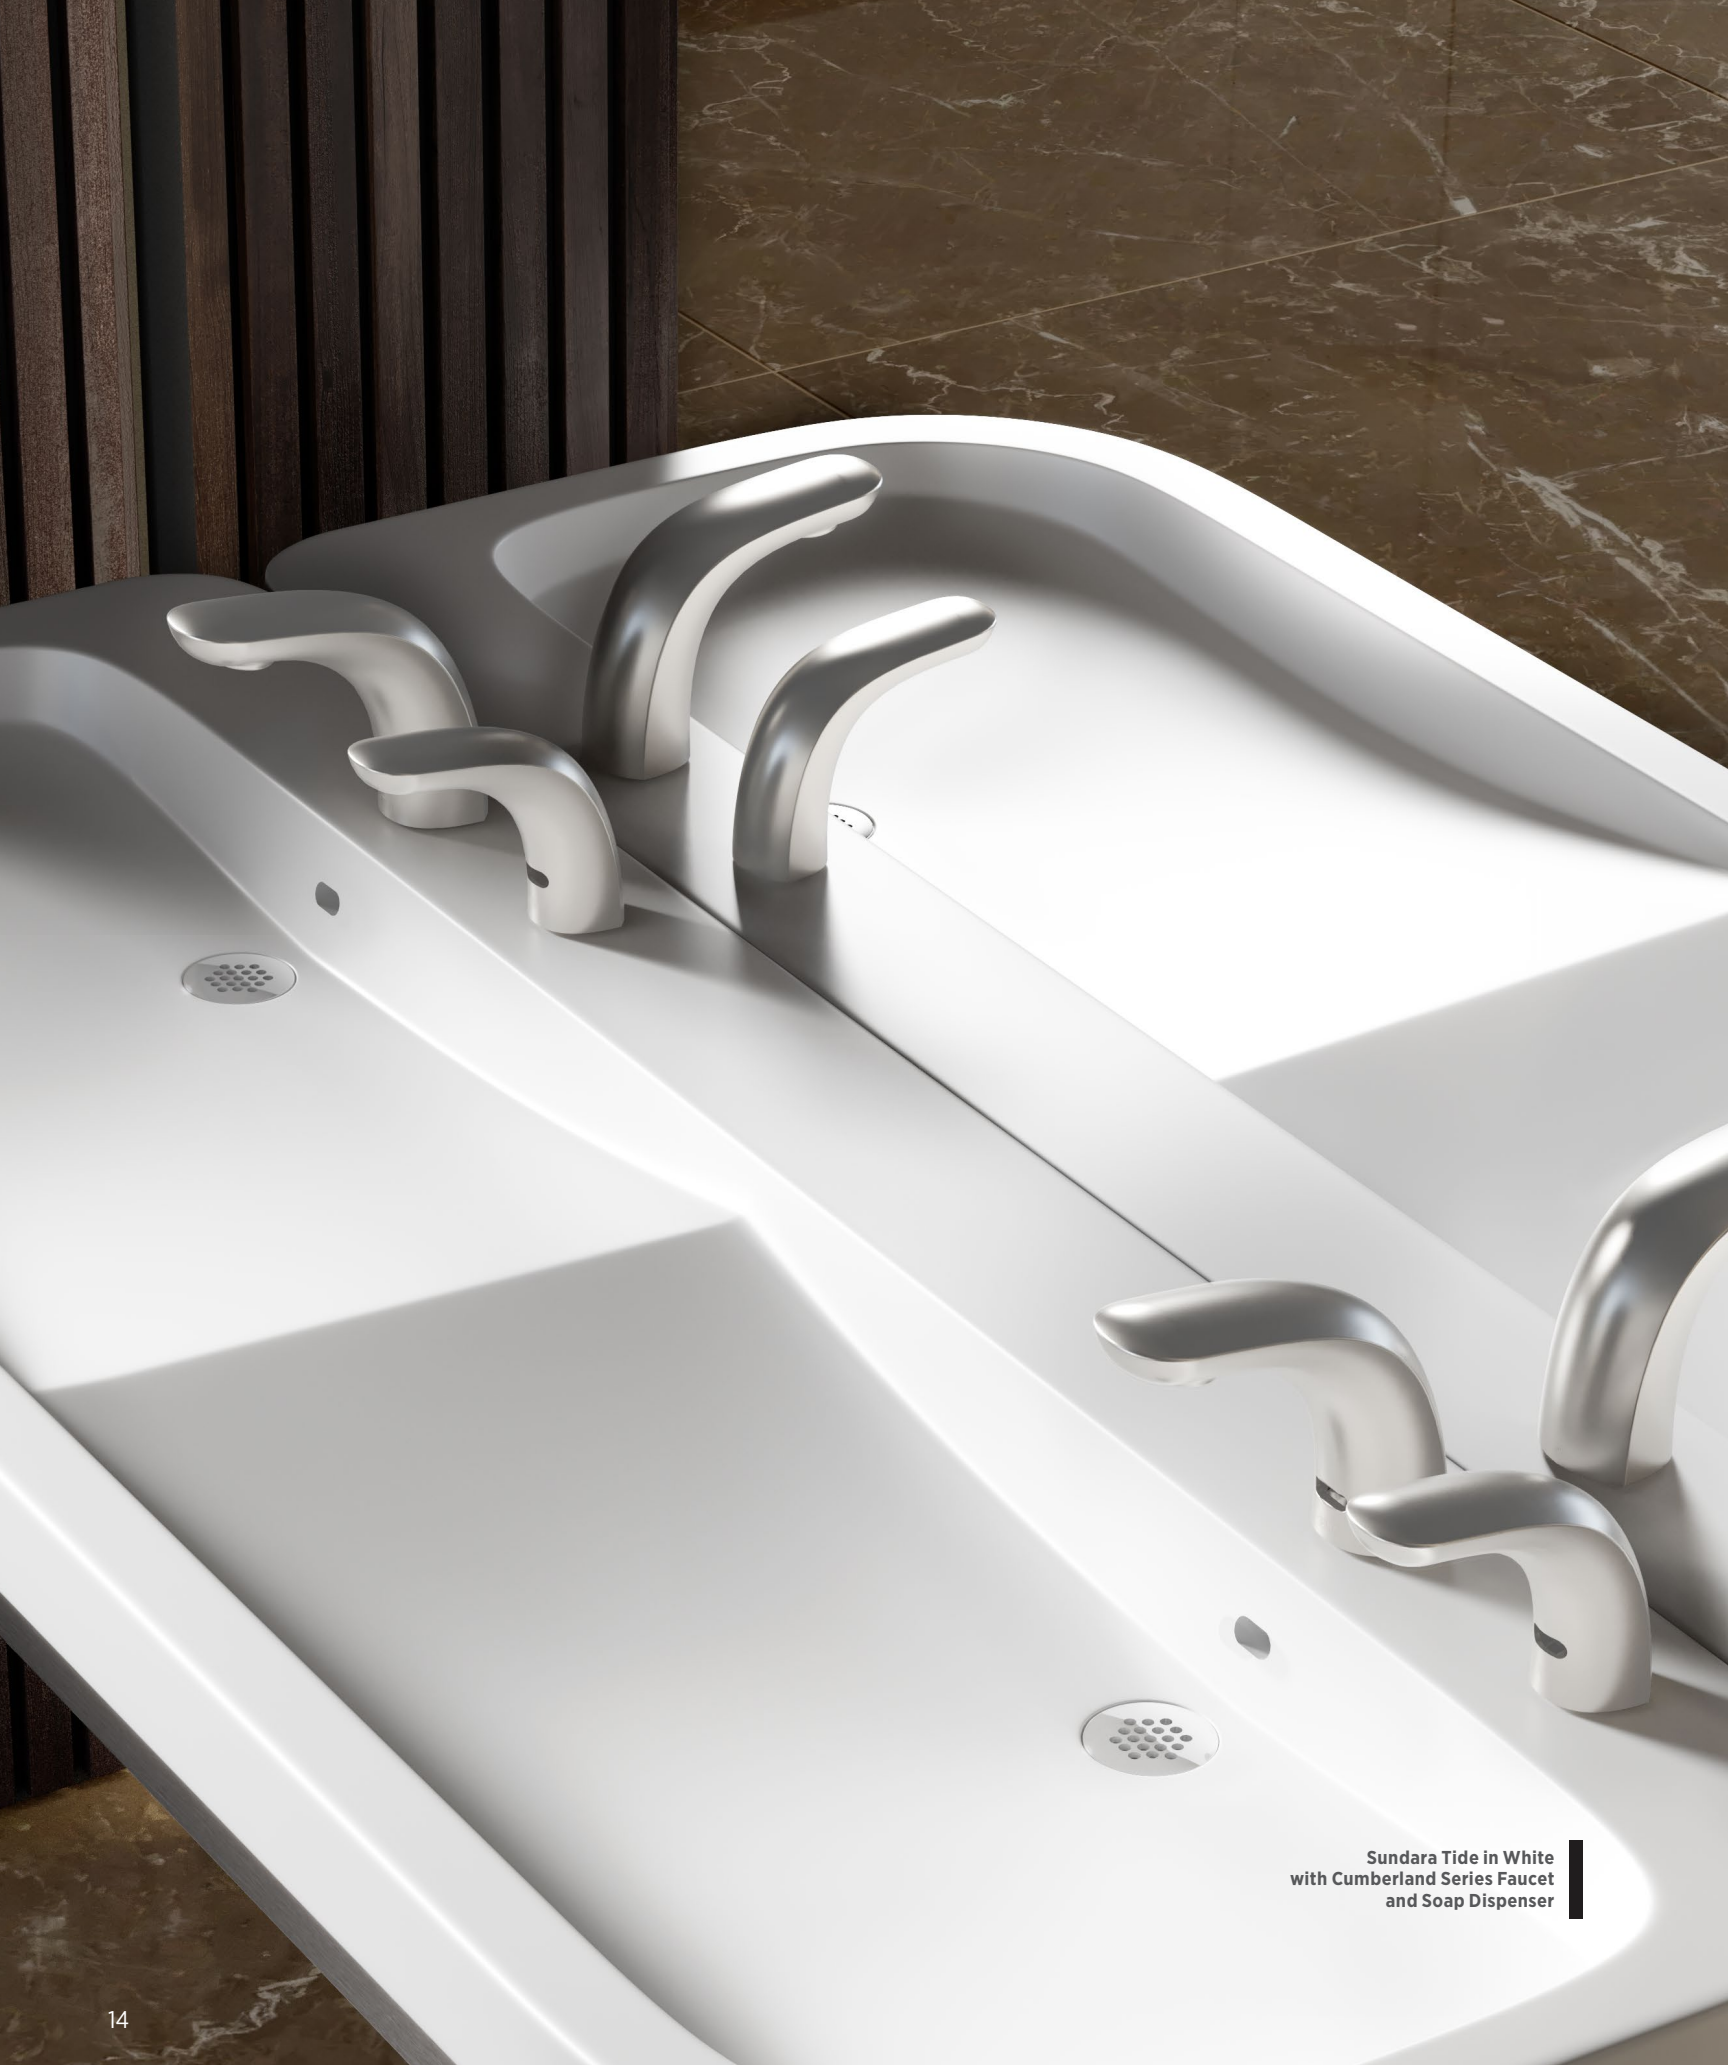

Know Function...

The angled sloping basin provides a modern, user friendly appeal for a positive user experience.

And Space

Our multi-basin units combine seamless designs with individual basin configurations. This gives users the space they want while maintaining a timeless, clean aesthetic.

Unobstructed...

The spacious single configuration and wall-mount design present guests with the gift of more elbow room.

Uncluttered

The multi-basin configuration gives users their personal space, and the deep sweeping lines whisk water into the bowl instead of on the counter.

Pairs well with Camaya and Serio Series faucets and soap dispensers.

Z5005.01

Z5005.02

Z5005.03

Sundara Tide in White
with Cumberland Series Faucet
and Soap Dispenser

Sundara Tide

Sundara Tide presents a modern design with a wide basin and smoothly rounded corners. The soft geometry with this collection is an excellent choice for educational environments.

Minimal...

Tide's expansive basins evoke images of flowing water, while integral overflow and the paired performance of the sink and faucet keep the water contained within the bowl.

Yet Intentional

The multi-basin design takes on a fluid feel while providing guests with generous space in a busy restroom.