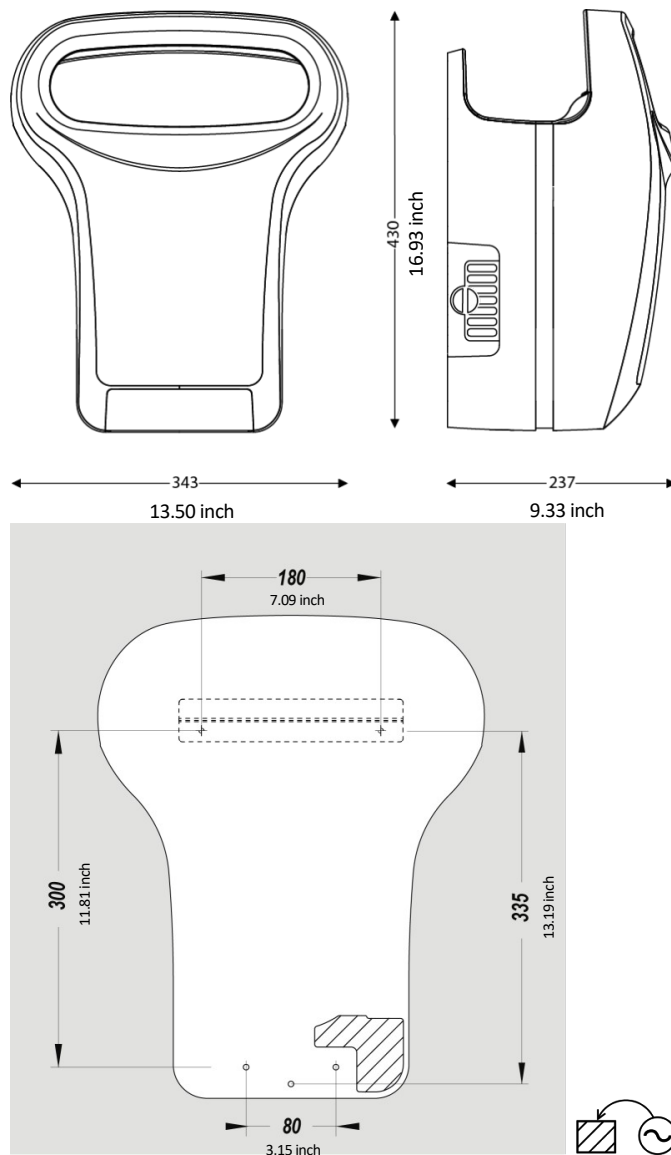

### SPECIFICATIONS

Material	Aluminum
Colour	Kids
Water tray	Yes
Water tray capacity (oz)	0.0338
Drain connection	Optional
Drying time (s)	10-15s
Sound level (dB) (1m in front of the appliance)	75
Outlet air speed (m/s)	600
Air flow rate (m³/h)	140
Air outlet temperature (°F)	104
Safety in case of malfunction	Yes
Filter	Copper filter
Vandal-safe	Yes
Antibacterial treatment	Yes
Drying zone lighting	Yes

### DIMENSIONS

Height (in.)	16.93
Width (in.)	13.50
Depth (in.)	9.33
Weight (lbs)	13.23

### BOX DIMENSIONS

Height (in.)	13.39
Width (in.)	14.17
Depth (in.)	19.39
Weight (lbs)	17.64

### TECHNICAL DRAWING