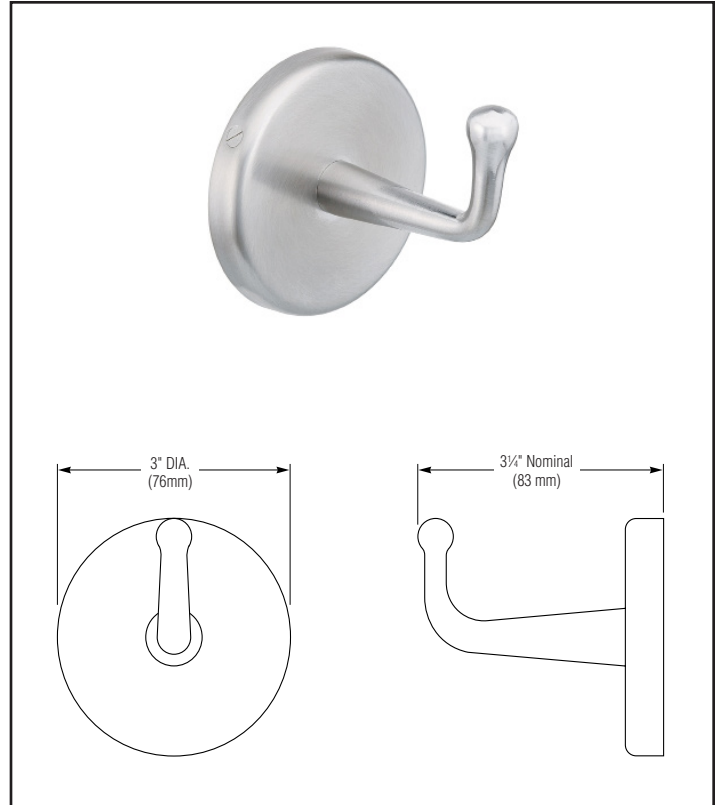

- Concealed Mounting
- Heavy-Duty **Bradex**[®]

Product Materials

ROBE HOOK: forged brass with bright chrome finish.
CONCEALED MOUNTING PLATE: 12 gauge plated steel in bright chrome finish.

Installation

Verify all rough-in dimensions prior to installation. Secure separate mounting plate to wall with mounting screws (included) at holes provided. Attach robe hook and secure with set screws.

Optional Features

Feature	Suffix
<input type="checkbox"/> Satin chrome finish Bradex [®]	-81

Guide Specification

Heavy-duty robe hook shall be of chrome plated forged brass with concealed mounting plate.

Orders composed of products indicated as **Bradex**[®] will be available to ship in three days after receipt of order at the factory. There is no pricing penalty for this service from Bradley.

Page 1 of 1
 6/29/2011
 This information is subject to change without notice.
 Bradley_Hook_9119